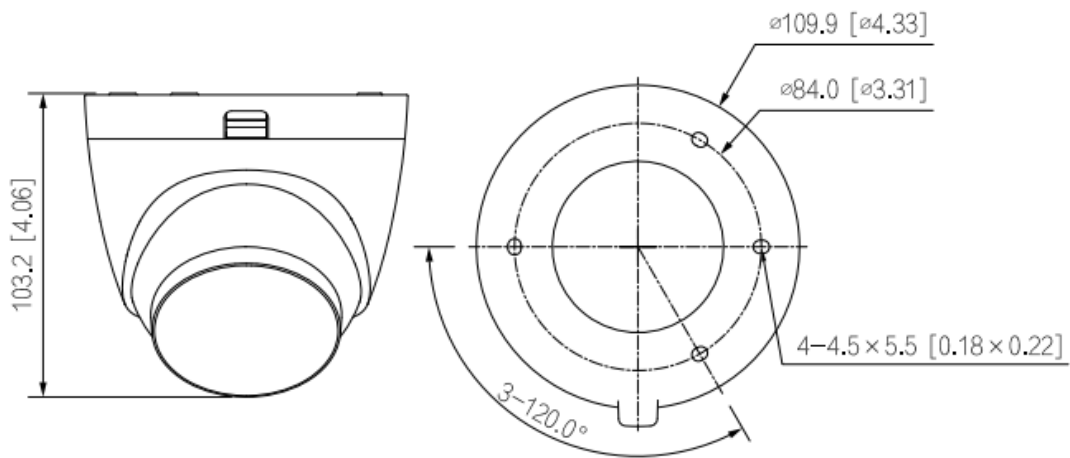

CP-UNC-DA21PL3-GP-Y

2MP Full-Color Guard+ Network Dome Camera -
30Mtr.

Feature	Specification
Image Sensor	1/3.2" 2MP PS CMOS Image Sensor (0.7937cm)
Minimum Illumination	0.01 lux@F1.6 (Color, 30 IRE) 0.001 lux@F1.6
Effective Pixels	1920(H) x 1080(V)
Shutter Speed	Auto/Manual, 1/3~1/100000s
White Balance	Auto; natural; street lamp; outdoor; manual; regional custom
Lens	3.6mm (2.8mm Optional)
Lens Type	Fixed-focal
Mount Type	M12
Max. Aperture	F1.6
Iris Control	Fixed
Close Focus Distance	0.9m
DORI Distance	51.9m (Detect) 20.8m (Observe) 10.4m (Recognize) 5.2m (Identify)
Gain Control (AGC)	Auto
Video Compression	H.265/Smart H.264+/H.264/ H.264B/ MJPEG (only supported by the sub stream)
Encode Strategy	Instastream
Angle of View	H: 87°; V: 47°; D: 102°
Back Light Compensation	BLC / HLC / DWDR
S/N Ratio	>56dB
Video Streaming	Main stream: 1920 × 1080@(1–25/30 fps) Sub stream: 704 × 576@(1–25 fps)/704 × 480@(1–30 fps) *The values above are the max. frame rates of each stream; for multiple streams, the values will be subjected to the total encoding capacity
Resolution	1080p (1920 × 1080); 1.3MP (1280 × 960); 720p (1280 × 720); D1 (704 × 576/704 × 480); CIF (352 × 288/352 × 240)
Mirror	Support
Motion detection	Off / On (4 area, Rectangle)

Feature	Specification
Dimension	103.2 mm × Φ109.9 mm (4.06" × Φ4.33")
Weight	0.24kg

Dimensions (mm/inch)

Accessories : Optional

CP-UA-B2P
Pole Mount

Company Name:

CP PLUS (Aditya Infotech Ltd.)

F-28 Okhla Industrial Area, Phase 1,